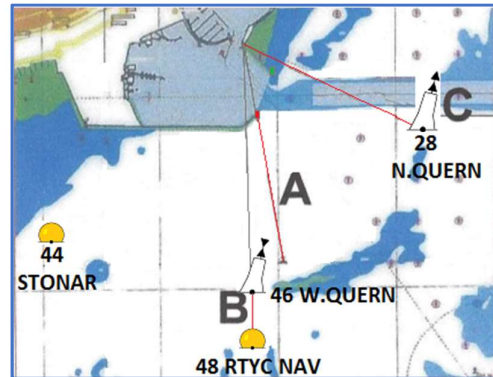

19  
E. MARGATE

Royal Temple Yacht Club

20  
ELBOW

29  
N.E. GOODWIN

10  
BROADSTAIRS KNOLL

16  
E. BRAKE

35  
R.A.

23  
GULL

25 HYDE SAILS

14 DEAL DOLPHIN

15 DOWNS

21 GOODWIN FORK

DEAL PIER

13 DEAL BANK

Flexi Course Waypoint List		
Buoy No.	Name	Leave to:

RTYC racing marks positioned with the assistance of: