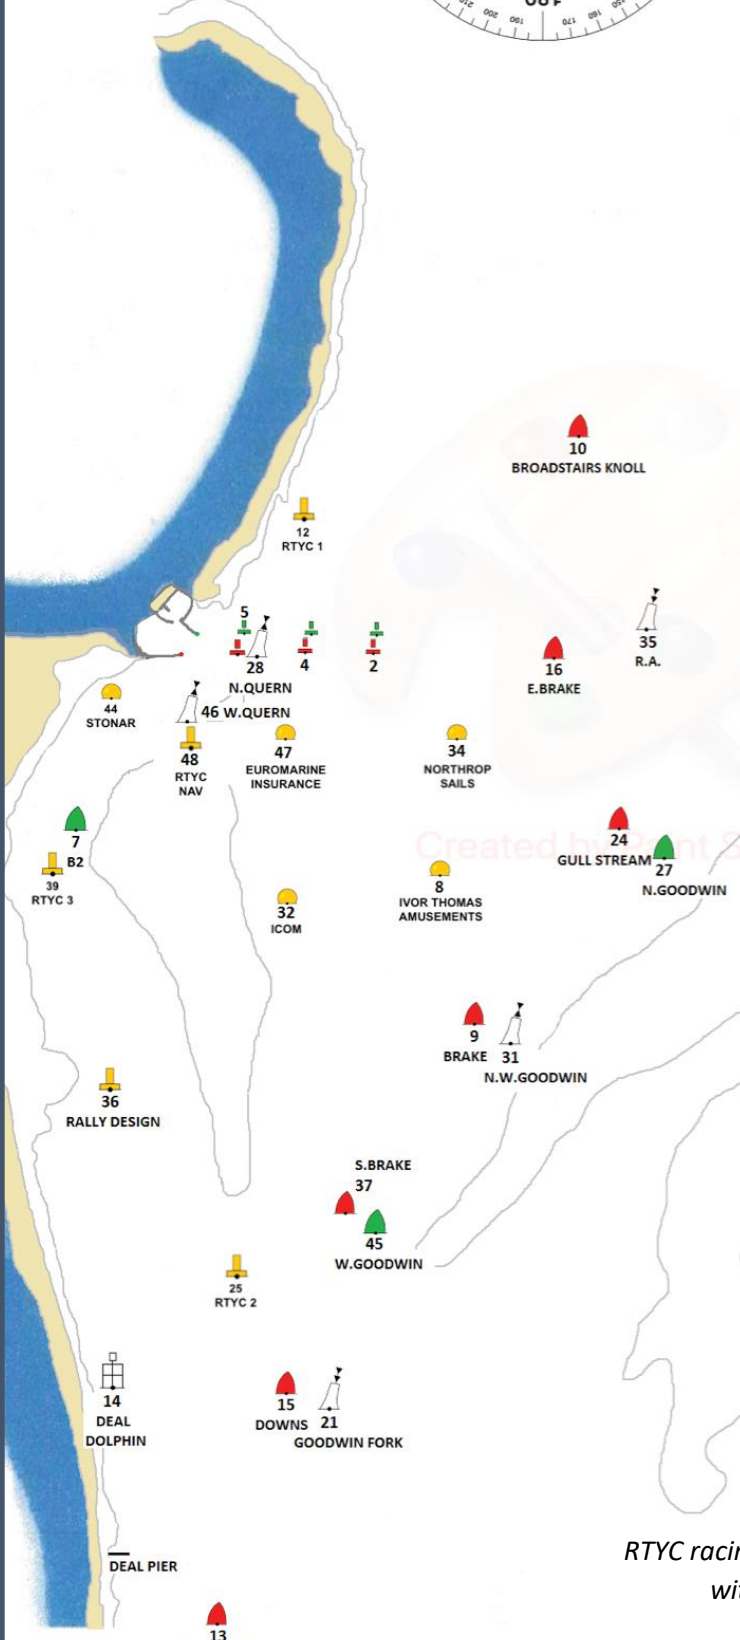

19
E. MARGATE

Royal Temple Yacht Club

26
LONGNOSE

20
ELBOW

29
N.E.GOODWIN

10
BROADSTAIRS KNOLL

Flexi Course Waypoint List		
Buoy No.	Name	Leave to:

RTYC racing marks positioned with the assistance of: