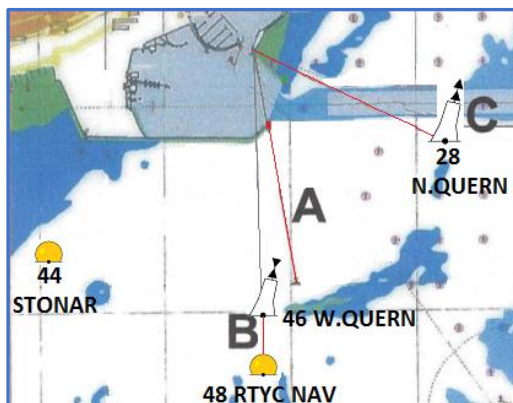

19
E. MARGATE

Royal Temple Yacht Club

26
LONGNOSE

20
ELBOW

29
N.E.GOODWIN

10
BROADSTAIRS KNOLL

Flexi Course Waypoint List		
Buoy No.	Name	Leave to:

RTYC racing marks positioned with the assistance of: